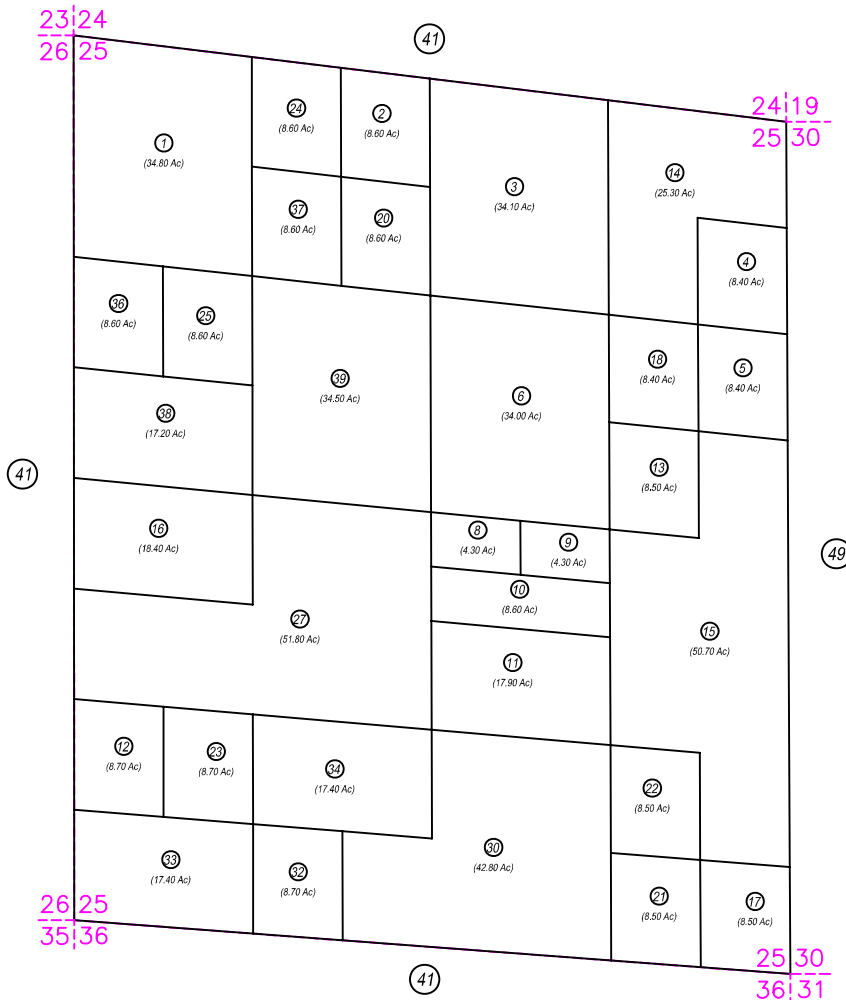

Sec. 25; T29N, R48E

05-46

EUCDAS/MAY 2000/1M
SCALE: 1"=800'

EUREKA COUNTY